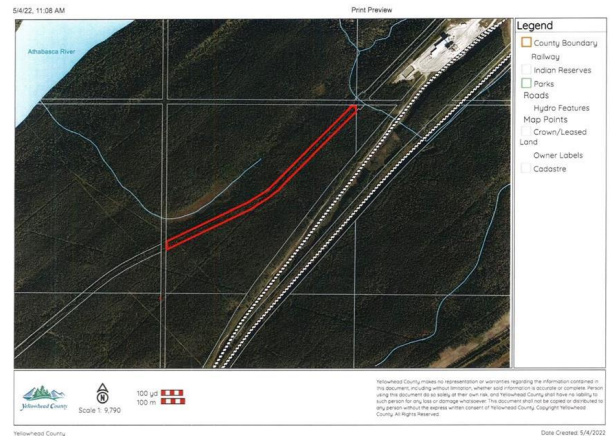

$59,000 - 5-23-52-20 Nw, Rural Yellowhead County

MLS® #A1221557

$59,000

0 Bedroom, 0.00 Bathroom,
Land on 7.50 Acres

NONE, Rural Yellowhead County, Alberta

Recreational property located in Yellowhead County. The property is 7.5 acres with no public access. There is a trail along the property. There is an old cabin base that currently sits along the trail. Property is approximately 30m (100 feet) wide by 1km long